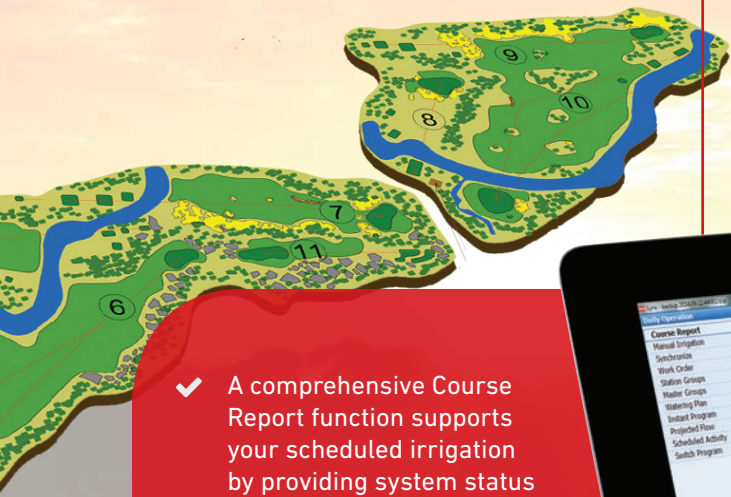

Integration with other system components

Lynx® offers integration with other turf management components, giving you access to all of the information needed to support your irrigation management. Lynx can be seamlessly integrated with field hardware, weather stations, electrical systems, smartphones and much more, including the Toro® Turf Guard® Wireless Soil Monitoring System.

Comprehensive reporting increases your productivity

Armed with the thorough reports provided by Lynx, you'll be able to **immediately address any irrigation concerns and avoid potential course damage** . . . or just move on to other tasks when Lynx lets you know that things are running as planned.

- ✓ A comprehensive Course Report function supports your scheduled irrigation by providing system status information, even on manual watering activities.
- ✓ Lynx® auto-generates reports after each night's watering, so you can quickly confirm all sprinkler runtimes at a glance.