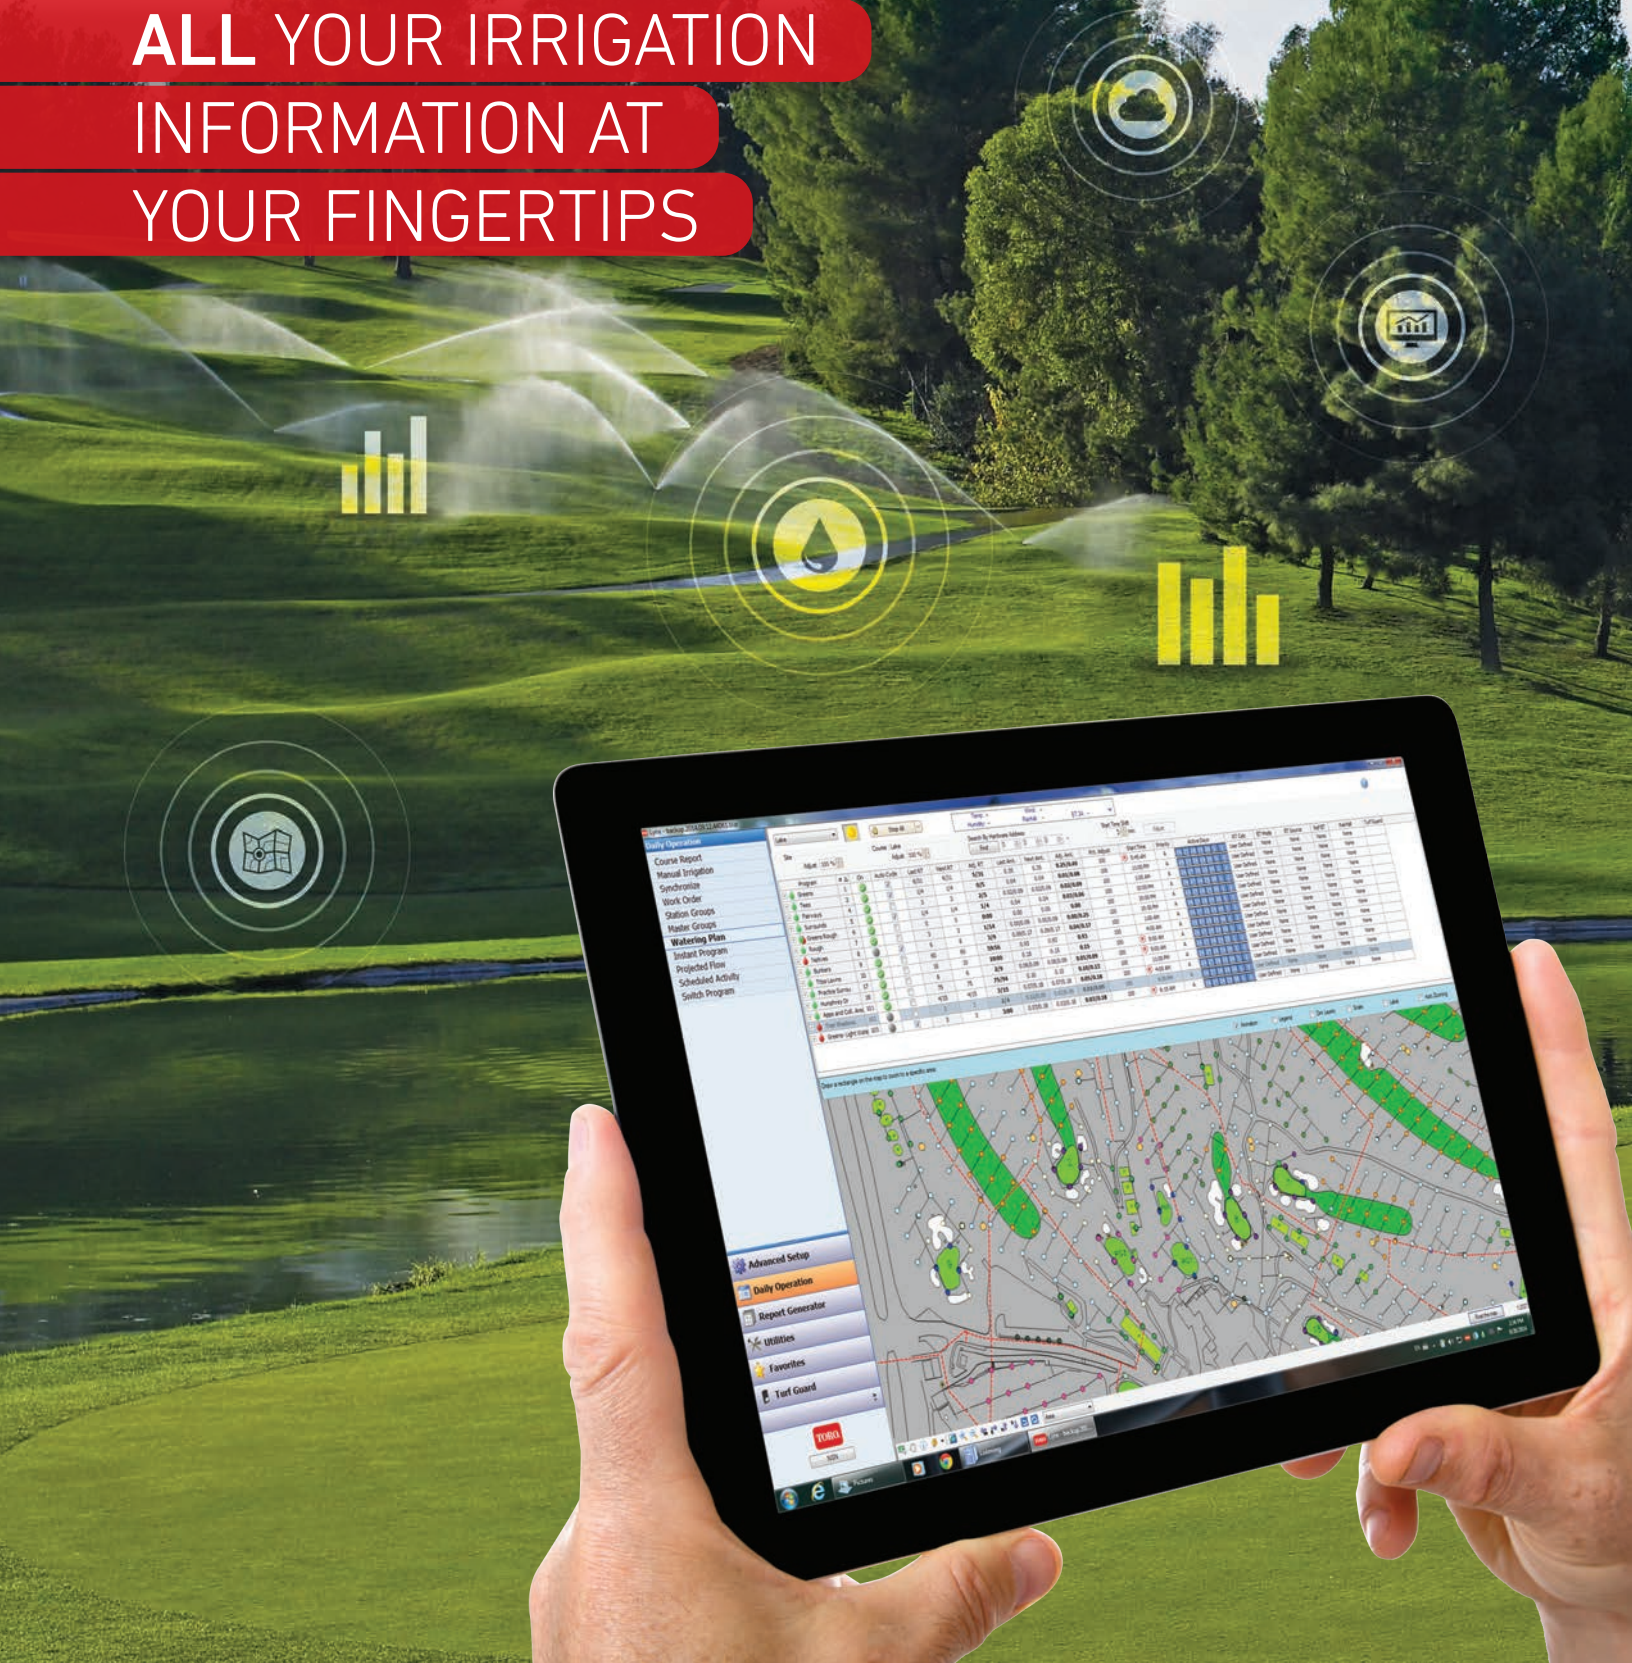

Lynx® Central Control

ALL YOUR IRRIGATION
INFORMATION AT
YOUR FINGERTIPS

More information & demo video on
www.toro.com/lynx

BETTER INFORMATION FOR **BETTER DECISIONS**

The Toro® Lynx® Central Control System was developed specifically to help you address the unique challenges and changing priorities you face every day. With Lynx, you can now have all of your essential irrigation information readily available in one place, conveniently combined into a single, intuitive interface.

Easy to Set Up

Lynx® was developed for quick setup – it gives you a fast, accurate way to setup your system to put water exactly where you want it, and then allows you to make edits as your course conditions change.

Easy to Use

Lynx® has a distinct user interface that combines all essential data and intuitively presents the information you need (alerts, scheduled watering and more) at a glance. It's easy to access all the information you need with one click through your Favorites Menu.

Easy to Control

Lynx® empowers you to take quick, accurate action to effectively control and manage your golf course by providing past, present and future course information from multiple sources into a single, intuitive interface.