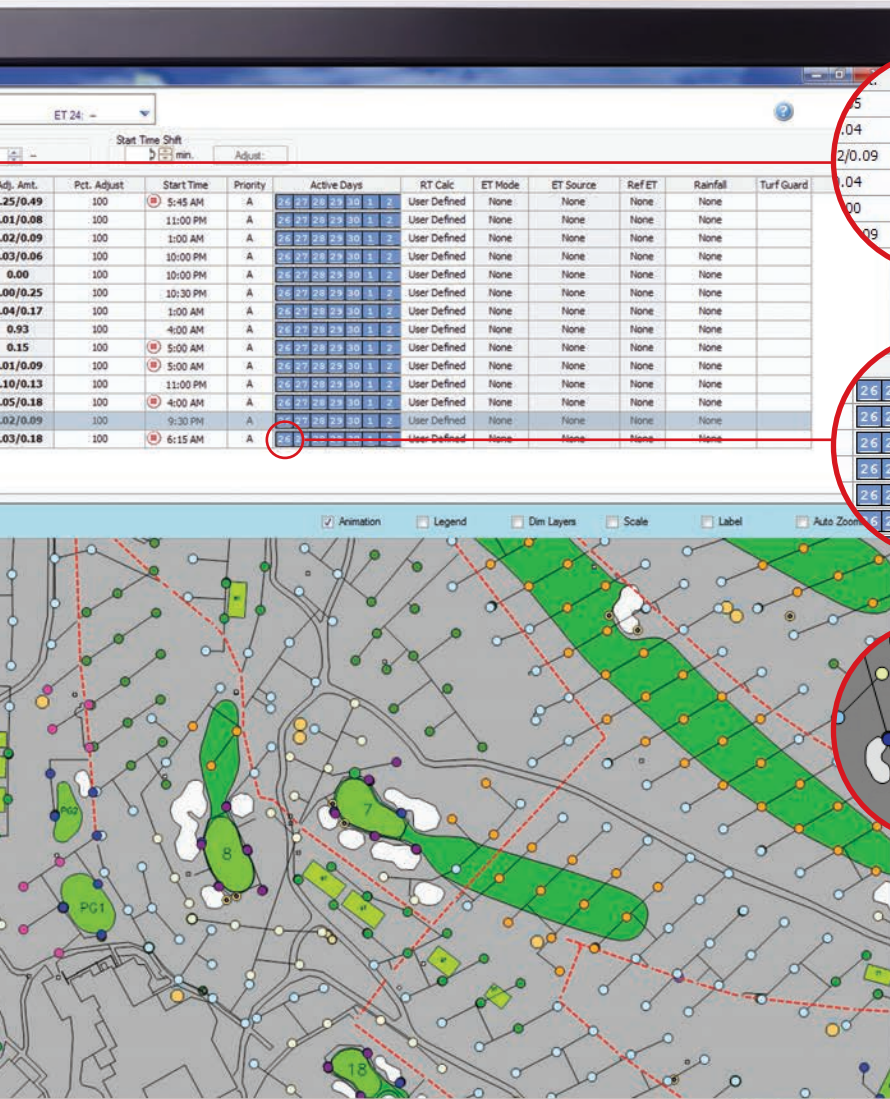

Dynamic pulldown
to hide/show
course name.

Dynamic drilldown
by area, for quick
overview.

The color of the
water drop tells
you if it's going to
irrigate or not.

Simple menu
with all functions.

**Save the most
important pages**
in favorites for
quick access.

More information & demo video on
www.toro.com/lynx

Adj. Amt.
0.25/0.49
0.01/0.08
0.02/0.09
0.03/0.06
0.00
0.00/0.25
0.04/0.17

Decide how many
inches/minutes
 to water.

Active Days						
26	27	28	29	30	1	2
26	27	28	29	30	1	2
26	27	28	29	30	1	2
26	27	28	29	30	1	2

Decide which **days**
of the week you
 are going to turn
 on sprinklers.

Easily edit your
 course map or
 create **your own**
interactive map.

Imagine ALL your irrigation information at your fingertips. Lynx®: redefining Ease and Efficiency to the next level.

Superior course map editing and creation

The advanced functionality of the Lynx® Central Control System enables you to **edit your course map easily, or create your own fully interactive map** using a digital image of your course. Setting up your map is simple, and Lynx® lets you **program and control your irrigation activities right from the map**, with instant access to operation feedback from the rest of your irrigation system.