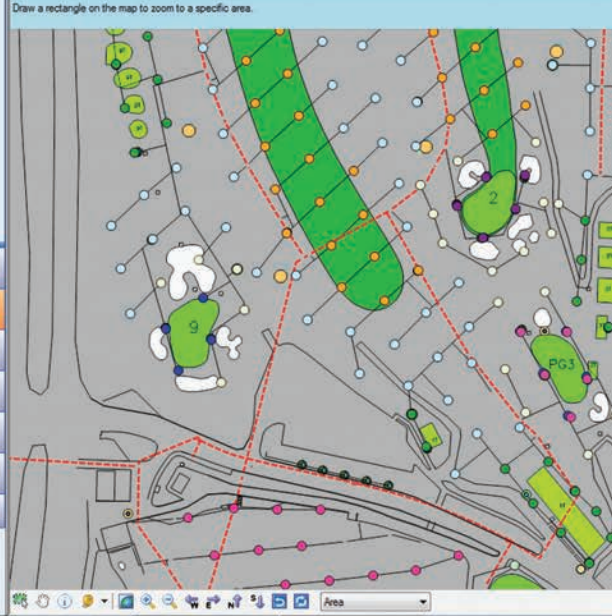

Dynamic pulldown
to hide/show
course name.

Dynamic drilldown
by area, for quick
overview.

The color of the
water drop tells
you if it's going to
irrigate or not.

Simple menu
with all functions.

**Save the most
important pages**
in favorites for
quick access.

Dynamic tabs
to hide/show
open folders.

Site: Lake Course: Lake Adjust: 100 %

Program	#	Δ	On	Auto Cycle	Last RT	Next RT	Adj. RT	Last Amt.	Next Amt.
Greens	1		✓	✓	6/31	5/31	0/35	0.35	0.35
Tees	2		✓	✓	1/4	1/4	0/5	0.04	0.04
Fairways	4		✓	✓	3	3	2/5	0.02/0.09	0.02/0.09
Surrounds	5		✓	✓	1/4	1/4	1/4	0.04	0.04
Greens Rough	6		✓	✓	0	0	0:00	0.00	0.00
Rough	7		✓	✓	3	3	1/14	0.00/0.09	0.00/0.09
Natives	8		✓	✓	6	6	3/9	0.09/0.17	0.09/0.17
Bunkers	9		✓	✓	60	60	59:56	0.93	0.93
Titos Lawns	10		✓	✓	10	10	10:00	0.15	0.15
Practice Surrou	17		✓	✓	6	6	2/9	0.06/0.09	0.06/0.09
Humphrey Dr	18		✓	✓	75	75	75/94	0.10	0.10
Apps and Coll. Area	101		✓	✓	4/15	4/15	3/15	0.07/0.18	0.07/0.18
Tree Shadows	102		✓	✓	3	3	2/4	0.02/0.09	0.02/0.09
Greens-Light Water	103		✓	✓	3	3	3:00	0.03/0.18	0.03/0.18

Decide which **days**
of the week you
 are going to turn
 on sprinklers.

Easily edit your
 course map or
 create **your own**
interactive map.

Imagine ALL your irrigation information at your fingertips. Lynx®: redefining Ease and Efficiency to the next level.

Superior course map editing and creation

The advanced functionality of the Lynx® Central Control System enables you to **edit your course map easily, or create your own fully interactive map** using a digital image of your course. Setting up your map is simple, and Lynx® lets you **program and control your irrigation activities right from the map**, with instant access to operation feedback from the rest of your irrigation system.