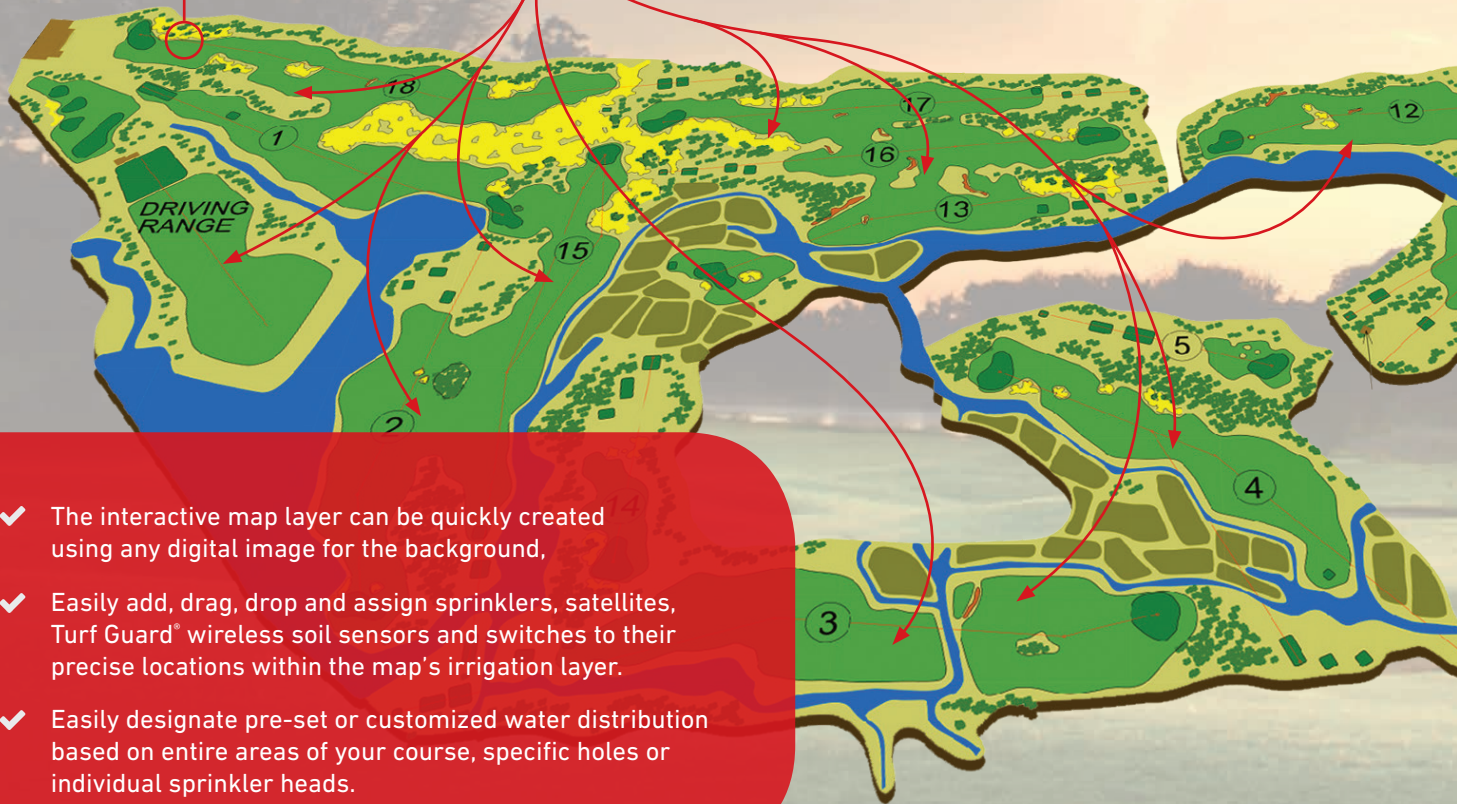

Decide which **days**
of the week you
 are going to turn
 on sprinklers.

Easily edit your
 course map or
 create **your own**
interactive map.

Imagine ALL your irrigation information at your fingertips. Lynx®: redefining Ease and Efficiency to the next level.

Superior course map editing and creation

The advanced functionality of the Lynx® Central Control System enables you to **edit your course map easily, or create your own fully interactive map** using a digital image of your course. Setting up your map is simple, and Lynx® lets you **program and control your irrigation activities right from the map**, with instant access to operation feedback from the rest of your irrigation system.

- ✓ The interactive map layer can be quickly created using any digital image for the background,
- ✓ Easily add, drag, drop and assign sprinklers, satellites, Turf Guard® wireless soil sensors and switches to their precise locations within the map's irrigation layer.
- ✓ Easily designate pre-set or customized water distribution based on entire areas of your course, specific holes or individual sprinkler heads.