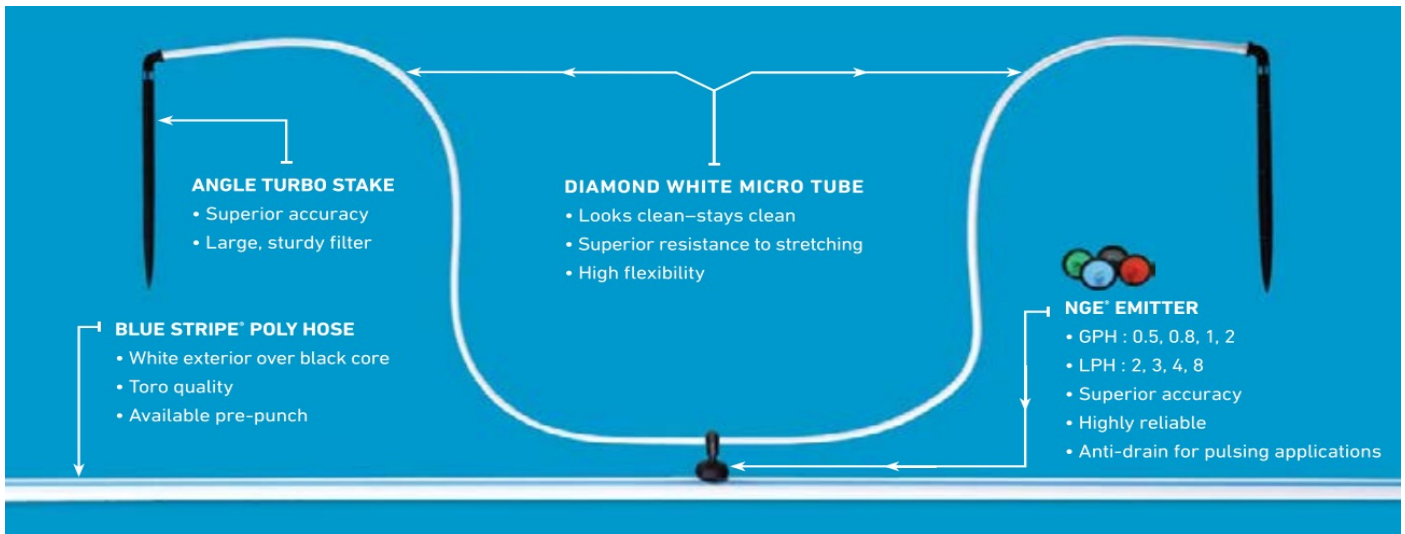

White Spider Distribution System

	Order Code	Product Description	Pack
White Spider Fittings			
	FBS2	Double Outlet Barbed Tee x Female Adaptor	100
	FBS1E	Single Outlet Barbed Elbow x Female Adaptor	100
	FBS2-MA	Double Outlet Barbed Manifold x Male/Female Adaptor	100
	FBST1	Single Outlet Barbed Straight x Female Adaptor	100
	FBST2	Double Outlet Barbed Tee x Female Adaptor	100
	FBST4	4 Outlet Barbed Manifold x Female Adaptor	100
White Spider Barbed Adaptors			
	DSW-02-3ALQB-40	Single White Spider Assembly 2L/h Dripper AL, 40cm White Tube, Barbed Elbow Stake	100
	DSW-02-3ALQB-60	Single White Spider Assembly 2L/h Dripper AL, 60cm White Tube, Barbed Elbow Stake	100
	DSW-04-3ALQB-40	Single White Spider Assembly 4L/h Dripper AL, 40cm White Tube, Barbed Elbow Stake	100
	DSW-04-3ALQB-60	Single White Spider Assembly 4L/h Dripper AL, 60cm White Tube, Barbed Elbow Stake	100
White Spider Assembly with Dripper			
	DBS1WQBX-60	White Spider Assembly 1 Leg 60cm White Tube Barbed Elbow Stake	50
	DBS1WQBX-75	White Spider Assembly 1 Leg 75cm White Tube Barbed Elbow Stake	50
	DBS2WQTX-60	White Spider Assembly 2 Legs 60cm White Tube Turbulent Stake	50
	DBS2WQTX-75	White Spider Assembly 2 Legs 75cm White Tube Turbulent Stake	50
	DBS4WQTX-60	White Spider Assembly 4 Legs 60cm White Tube Turbulent Stake	50
	DBS4WQTX-75	White Spider Assembly 4 Legs 75cm White Tube Turbulent Stake	50
White Spider Assembly without Dripper			
	DPC02-MA	2L/h NGE PC Drip Emitter Male Adapter with Anti-Siphon	100
	DPC02-MA-AL	2L/h NGE PC Drip Emitter Male Adapter with Anti-Leak	100
	DPC04-MA-BLACK	4L/h NGE PC Drip Emitter Male Adapter with Anti-Siphon	100
	DPC08-MA-AL	8L/h NGE PC Drip Emitter Male Adapter with Anti-Leak	100