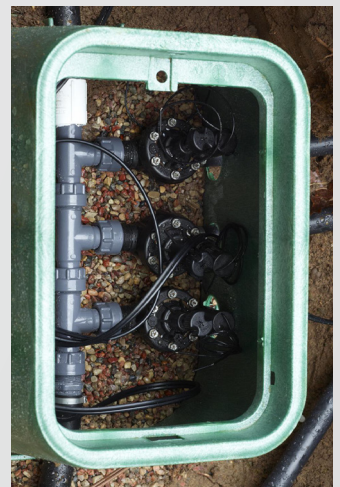

Always know the water pressure of your system at any point.

Page 40

Dura Valve Manifold Fittings

Cost savings, fewer leaks and easier maintenance.

Page 40

Valve Boxes

Low maintenance and lower total cost of ownership. Increased flow capacity.

Page 41

Quick Coupler Valves, Solenoid Valves and Swivel Elbows

Quick Coupler Valves

	Order Code	Product Description	Pack
Polypropylene Quick Coupler Valves			
	1012711	Male Threaded Quick Coupler Valve 20mm - Polypropylene	1
	1012712	Male Threaded Quick Coupler Valve 25mm - Polypropylene	1
	1012713	Riser Key for QCV 2712 & 2713 (20mm Male End) - Polypropylene	1
Brass Quick Coupler Valve and Key			
	QCV25	Quick Coupler Valve 25mm FBSP - Brass	1
	QCV40	Quick Coupler Valve 40mm FBSP - Brass	1
	QCV100	Quick Coupler Valve 100mm FBSP - Brass	1
	QCVBOLTKIT	QCV Bracket Stabiliser U-Bolt Nut and Washers Complete	1
	QCVHARRS	QCV Harvin Top/Riser Seal	1
	QCVHARBS	QCV Harvin Base Seal	1
	KEY-1	Brass Valve Key 25mm MBSP	1
	KEY-1.5	Brass QCV Valve Key 40mm MBSP	1
	SE2590	Swivel Elbow 25mm Female x 25mm Male - Brass	1
	SE4090	Swivel Elbow 40mm Female x 40mm Male - Brass	1
PerROT Quick Release Flat Couplers			
	RB20416	Flat Coupler Lower Part with 1 Inch Female Thread	1
	RB20439	Flat Coupler Upper Part with 1 Inch Male and 3/4 Inch Female Thread	1
	RB70720	Flat Coupler Lower Part with Valve and 1 Inch Female Thread	1
	RB70725	Flat Coupler Upper Part with Valve and 1 Inch Male and 3/4 Inch Female Thread	1
	ZK20417	Flat Coupler Gasket	1
	QCVINSERT-1	QCV Insert For 1 Inch Body TORO Sprinklers	1
	QCVINSERT-15	QCV Insert For 1.5 Inch Body TORO Sprinklers	1