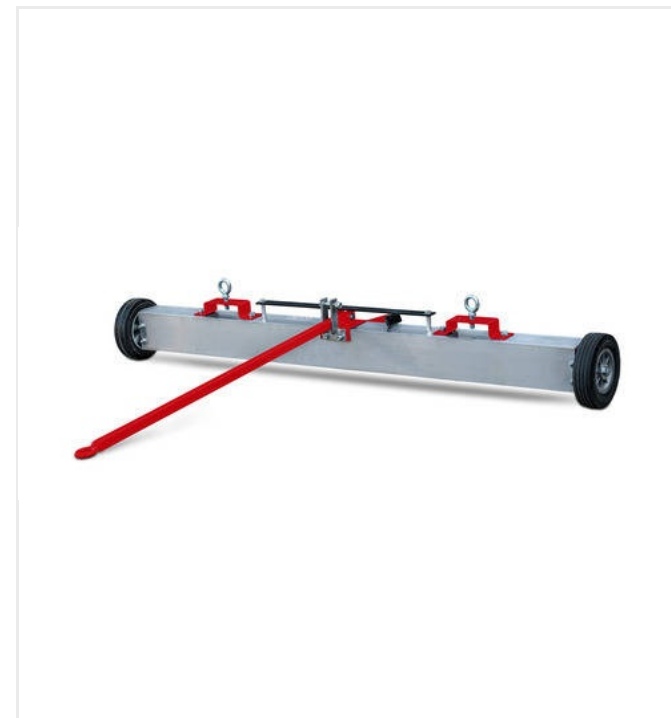

Advanced Maintenance / SportChamp
SC2D

passion for sports grounds

Advanced Maintenance / SportChamp SC2D

Removable attachments

BeltSpreader BS800 Art.-No. 6221306

Oscillation brush OS1100 to brush sand / rubber / organic infill material into artificial grass. Art.-No.: 6224217

RotoTine RT900 Attachment for loosening the artificial turf. Working width 900mm Art.-No.: 6223272

Advanced Maintenance / SportChamp SC2D

Removable attachments

Rotating brush 1.000 mm Art.-No. 6400029

Rotating brush 1.500 mm Art.-No. 6400017

Advanced Maintenance / SportChamp SC2D

Removable attachments

Snow blower device Art.-No. 6400012

Snow plough Art.-No. 6400039

Vacuum hose device Art.-No. 6400125

passion for sports grounds

Advanced Maintenance / SportChamp SC2D

Removable attachments

Foliage vacuum device Art.-No. 6400112

Spray device Art.-No. 6400025

Magnet bar for artificial turf maintenance Art.-No. 6220297

passion for sports grounds

Advanced Maintenance / SportChamp SC2D