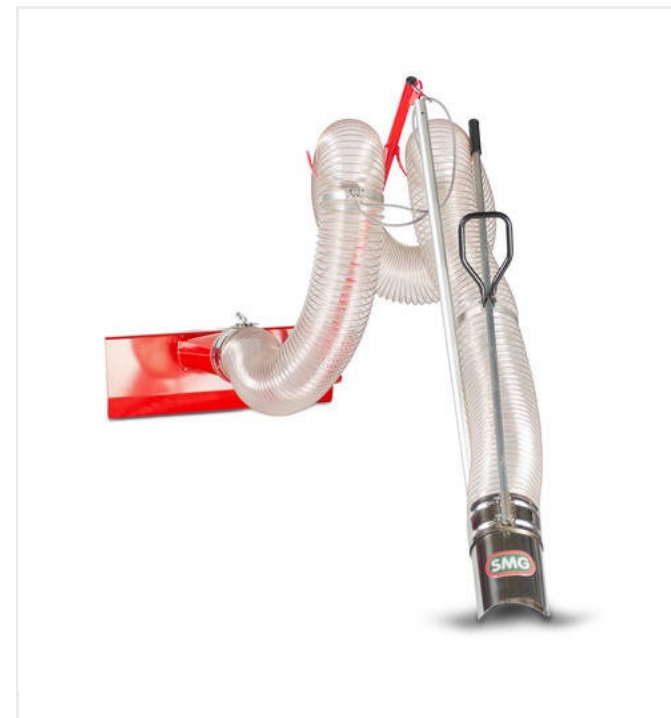

Advanced Maintenance / SportChamp
SC2D

passion for sports grounds

Advanced Maintenance / SportChamp SC2D

Removable attachments

BeltSpreader BS800 Art.-No. 6221306

Oscillation brush OS1100 to brush sand / rubber / organic infill material into artificial grass. Art.-No.: 6224217

passion for sports grounds

Advanced Maintenance / SportChamp SC2D

Removable attachments

Sweeping brush Art.-No. 640027

Spreading device 800 mm Art.-No. 6400133

Spreading device 1400 mm Art.-No. 6400167

passion for sports grounds

Advanced Maintenance / SportChamp SC2D

Removable attachments

Snow blower device Art.-No. 6400012

Snow plough Art.-No. 6400039

Vacuum hose device Art.-No. 6400125

passion for sports grounds

Advanced Maintenance / SportChamp SC2D

Removable attachments

Foliage vacuum device Art.-No. 6400112

Spray device Art.-No. 6400025

Magnet bar for artificial turf maintenance Art.-No. 6220297

passion for sports grounds

Advanced Maintenance / SportChamp SC2D